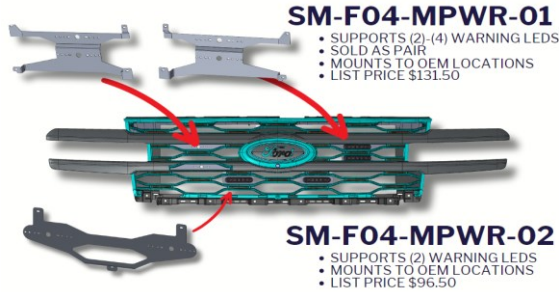

CTRUNBMPMT - Cut-Away View