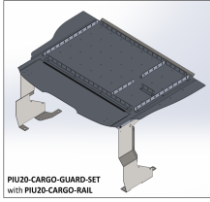

PIU20-CARGO-GUARD-SET
(Closed Position)