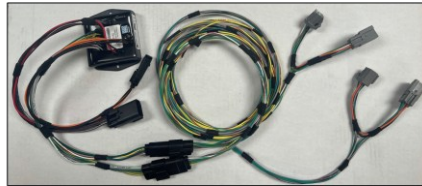

Covert Patrol Black-Out / Tail Light Flasher Module				
Model	Year	Description	Part Number	List
Ford Utility	2020-2024	Covert Patrol Black-Out / Tail Light Flasher Kit, 20-24 PIU w/ FT -Includes Module (COVERTPATROL) and Vehicle Interface Harness (FT-F01-PPOW-BOM-01) -Plugs into FasTech for Logic Control via Blueprint	COVP-PIUBP-KIT	$ 697.50
	2025	Covert Patrol Black-Out / Tail Light Flasher Kit, 2025 PIU w/ FT -Includes Module (COVERTPATROL) and Vehicle Interface Harness (FT-F06-PPOW-BOM-01) -Plugs into FasTech for Logic Control via Blueprint	COVP-F06-KIT	$ 697.50
Ford F-150	2022-2024	Covert Patrol Black-Out / Tail Light Flasher Module, for use with FasTech harness -Includes Module (COVERTPATROL) and Vehicle Interface Harness (FT-F03-PPOW-BOM-01) -Plugs into FasTech for Logic Control via Blueprint	COVP-F03-KIT	$ 697.50
Ford Expedition	2022-2024	Covert Patrol Black-Out / Tail Light Flasher Module, for use with FasTech harness -Includes Module (COVERTPATROL) and Vehicle Interface Harness (FT-F04-PPOW-BOM-01) -Plugs into FasTech for Logic Control via Blueprint	COVP-F04-KIT	$ 697.50
Chevy Tahoe	2021-2024	Covert Patrol Black-Out / Tail Light Flasher Module, for use with FasTech harness -Includes Module (COVERTPATROL) and Vehicle Interface Harness (FT-C01-PPOW-BOM-01) -Plugs into FasTech for Logic Control via Blueprint	COVP-C01-KIT	$ 697.50
Chevy Silverado	2023-2024	Covert Patrol Black-Out / Tail Light Flasher Module, for use with FasTech harness -Includes Module (COVERTPATROL) and Vehicle Interface Harness (FT-C02-PPOW-BOM-01) -Plugs into FasTech for Logic Control via Blueprint	COVP-C02-KIT	$ 697.50
Universal	ALL	Covert Patrol Black-Out / Tail Light Flasher Module, Module ONLY- NO Harness	COVERTPATROL	$ 300.00
	ALL	Covert Patrol Black-Out / Tail Light Flasher Module, with Universal Harness -Includes Module, Universal Vehicle Interface Harness and "Stand-Alone Control Harness/ Switch	COVP-UH-KIT	$ 628.00

Black-Out Module w/ Utility Harness

LIN Guard- Data Isolation Module				
Model	Year	Description	Part Number	List
SoundOff 3-Wire Data	All	LIN-GUARD Data Isolation Module with Power Distribution, for SoundOff 3-Wire Data LED's Module Only for use for FasTech harness	LIN-GUARD	$ 355.00
	All	LIN-GUARD Data Isolation Module with Power Distribution, for SoundOff 3-Wire Data LED's Module with Input and Output Harnesses for Stand-Alone Use	LIN-GUARD-KIT	$ 495.00